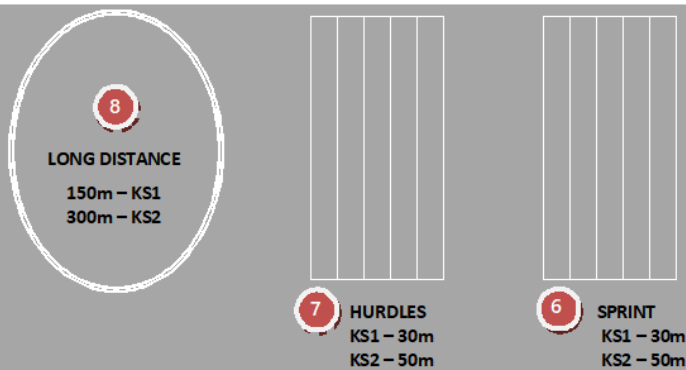

SPORTS DAY – SAMPLE D

TIMINGS	
KS1	9.15am - 11.30am Approx. 15mins per station
KS2	12.15pm – 3.00pm Approx. 20mins per station