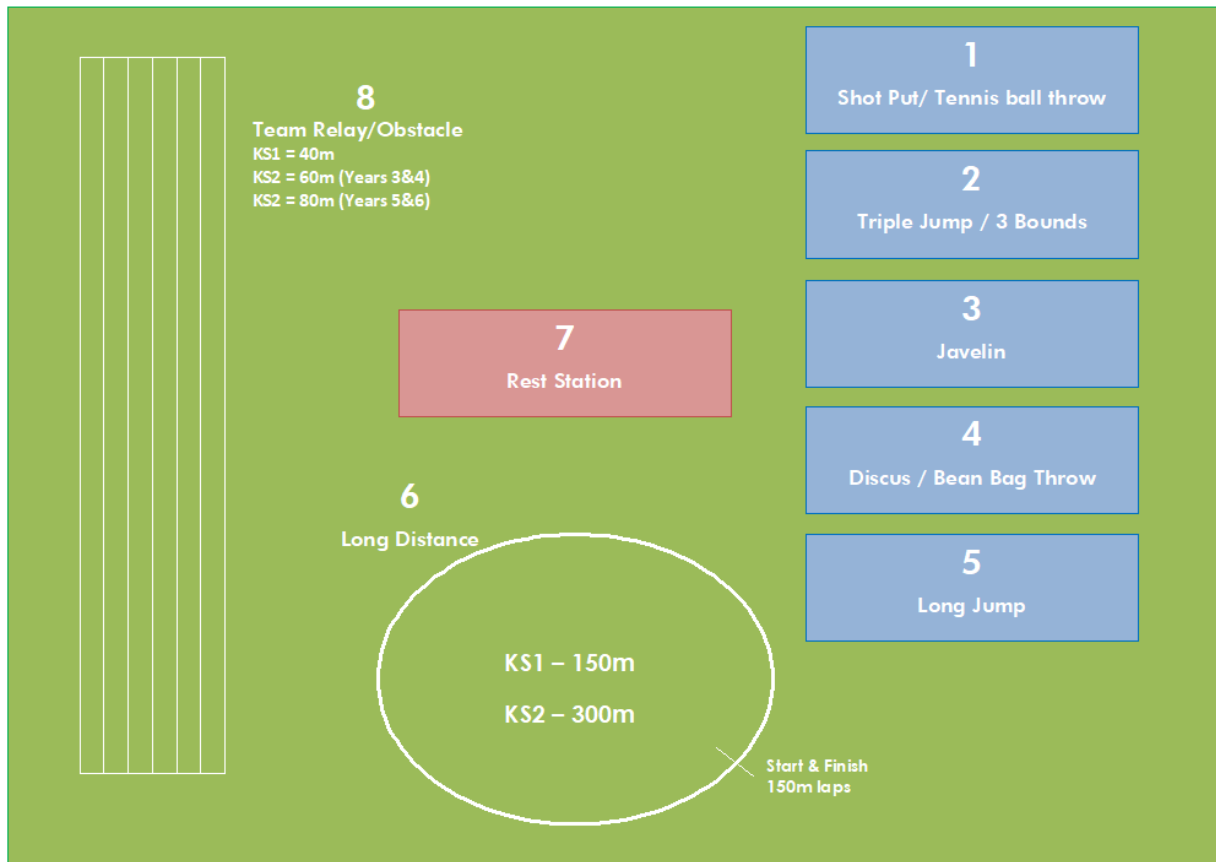

SPORTS DAY – SAMPLE A

SPORTS DAY – SAMPLE B

SCHOOL BUILDING

SPORTS DAY – SAMPLE C

TIMETABLE	
10.00am – 12.00pm	Sports Day (15mins per station)
12.00pm – 12.30pm	Lunch
12.30pm – 1.30pm	Sports Day (15mins per station)
1.30pm – 2.30pm	Parents & Teacher races

SPORTS DAY – SAMPLE D

TIMINGS	
KS1	9.15am - 11.30am Approx. 15mins per station
KS2	12.15pm – 3.00pm Approx. 20mins per station