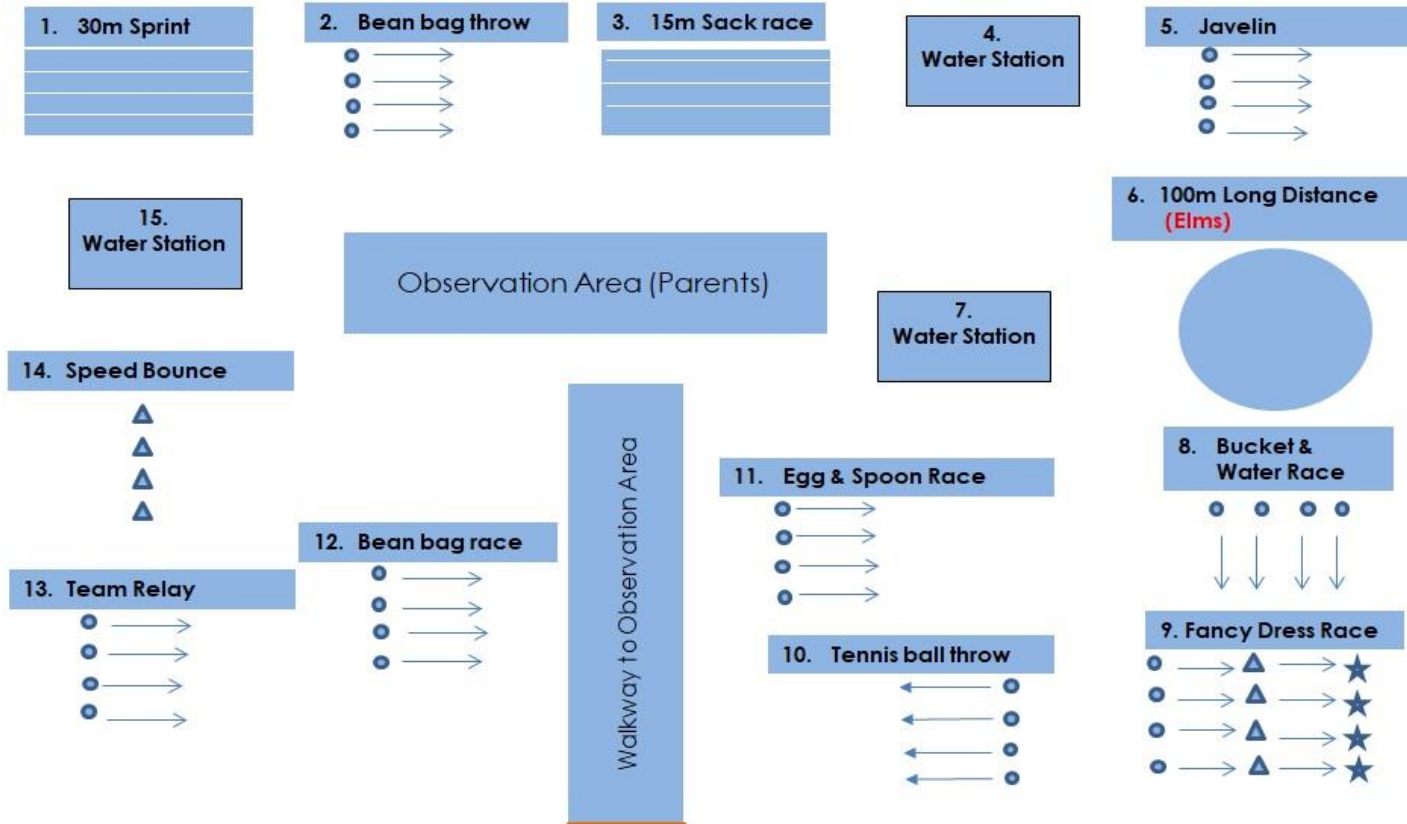

SPORTS DAY – SAMPLE A

SPORTS DAY – SAMPLE B

SCHOOL BUILDING

SPORTS DAY – SAMPLE C

TIMETABLE	
10.00am – 12.00pm	Sports Day (15mins per station)
12.00pm – 12.30pm	Lunch
12.30pm – 1.30pm	Sports Day (15mins per station)
1.30pm – 2.30pm	Parents & Teacher races

SPORTS DAY – SAMPLE D

TIMINGS	
KS1	9.15am - 11.30am Approx. 15mins per station
KS2	12.15pm – 3.00pm Approx. 20mins per station