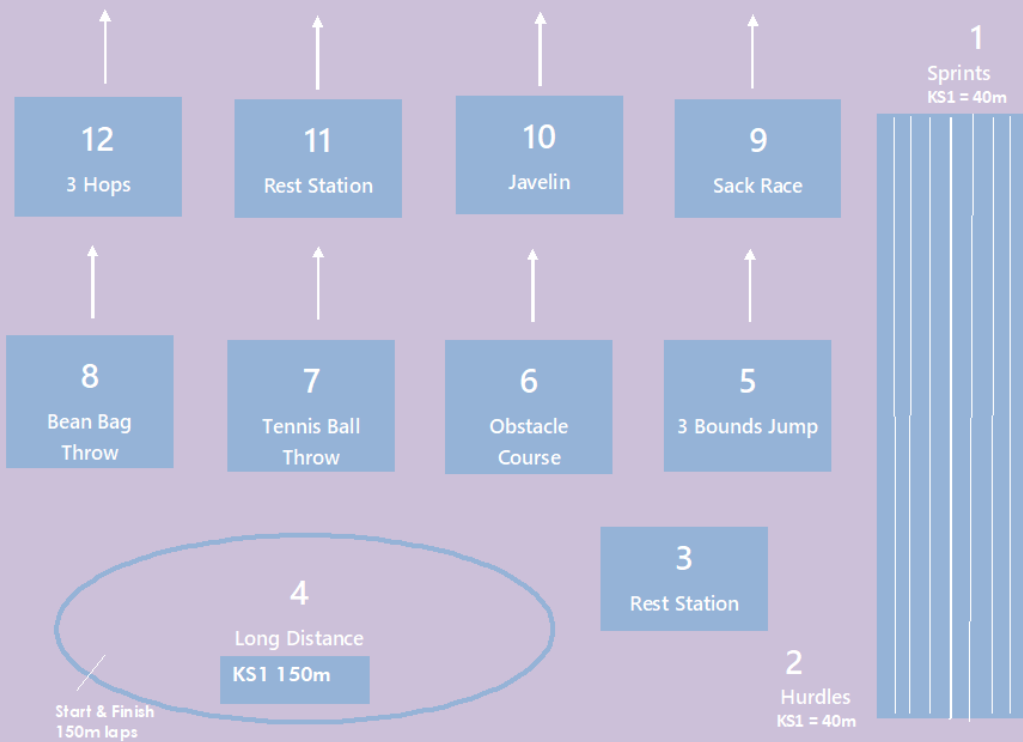

SPORTS DAY – SAMPLE A

SPORTS DAY – SAMPLE B

SCHOOL BUILDING

SPORTS DAY – SAMPLE C

TIMETABLE	
10.00am – 12.00pm	Sports Day (15mins per station)
12.00pm – 12.30pm	Lunch
12.30pm – 1.30pm	Sports Day (15mins per station)
1.30pm – 2.30pm	Parents & Teacher races

SPORTS DAY – SAMPLE D

TIMINGS	
KS1	9.15am - 11.30am Approx. 15mins per station
KS2	12.15pm – 3.00pm Approx. 20mins per station